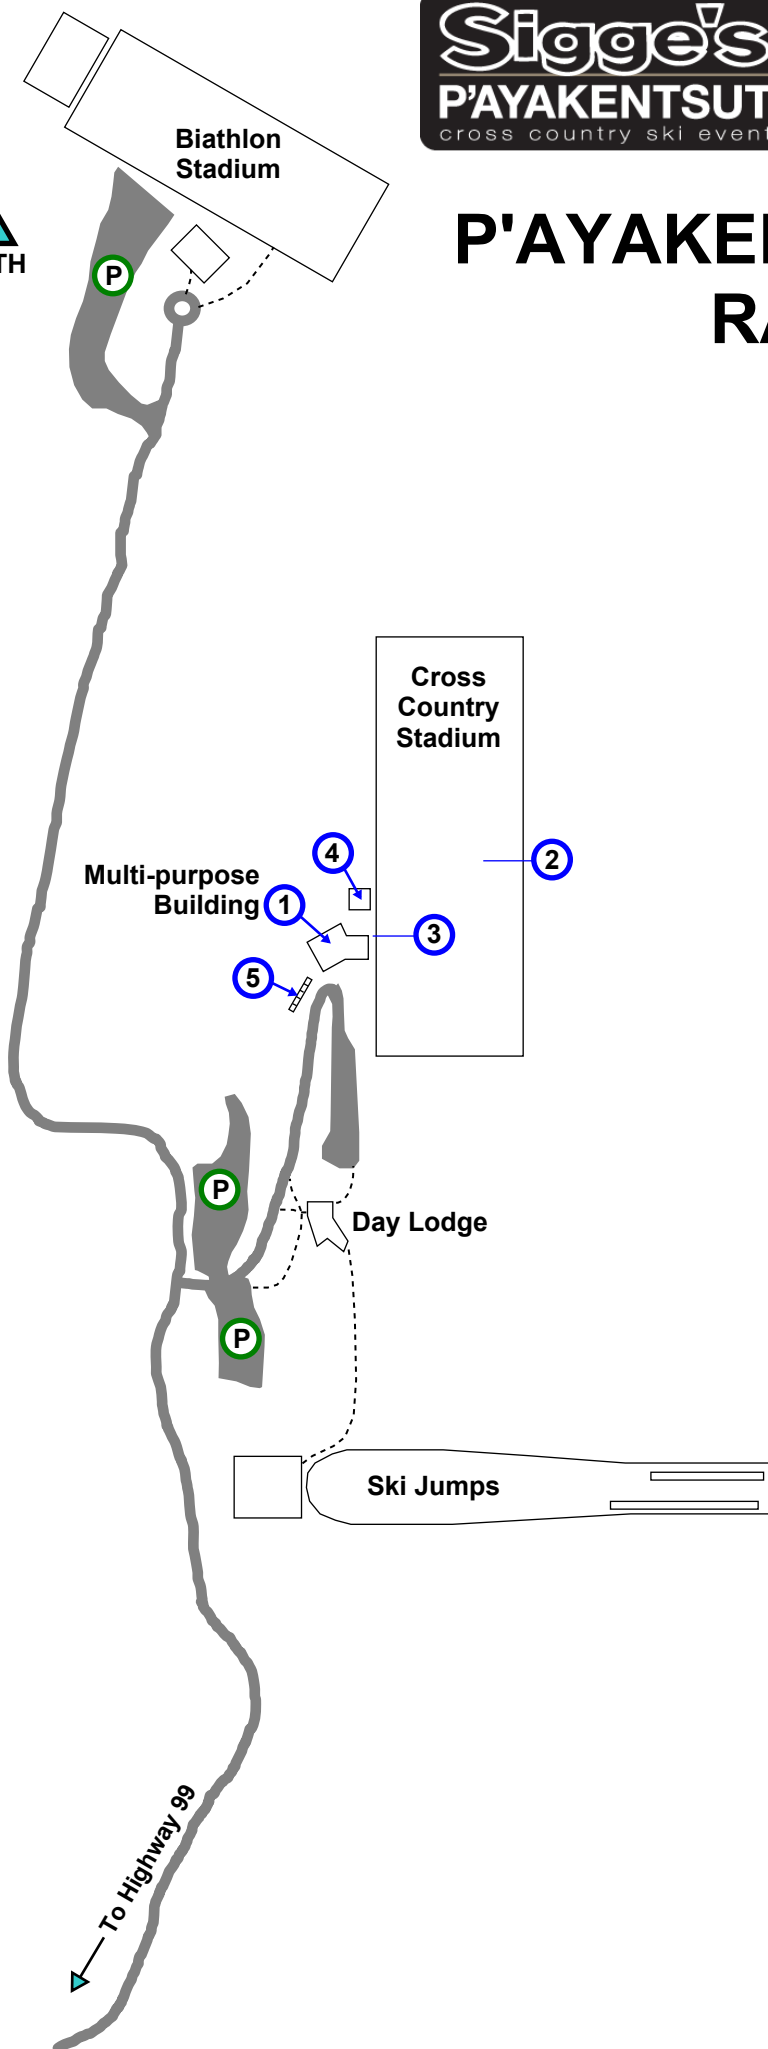

P'AYAKENTSUT EVENT MAP

RACE EVENT

MAP LEGEND

- (P)** Parking
- (1)** Multi-purpose Building:
 - Race Volunteer Check-in
 - Racers' Bib Pick-up
 - Volunteers' Coffee and On-course Lunch Pick-up
- (2)** Loppet Start Line
- (3)** Loppet Finish Line
- (4)** Racers / Volunteers Food Service
- (5)** Porta-Potties

Note: Day lodge is not associated with the P'ayakentsut. Please do not question day lodge staff.

Road

Footpath