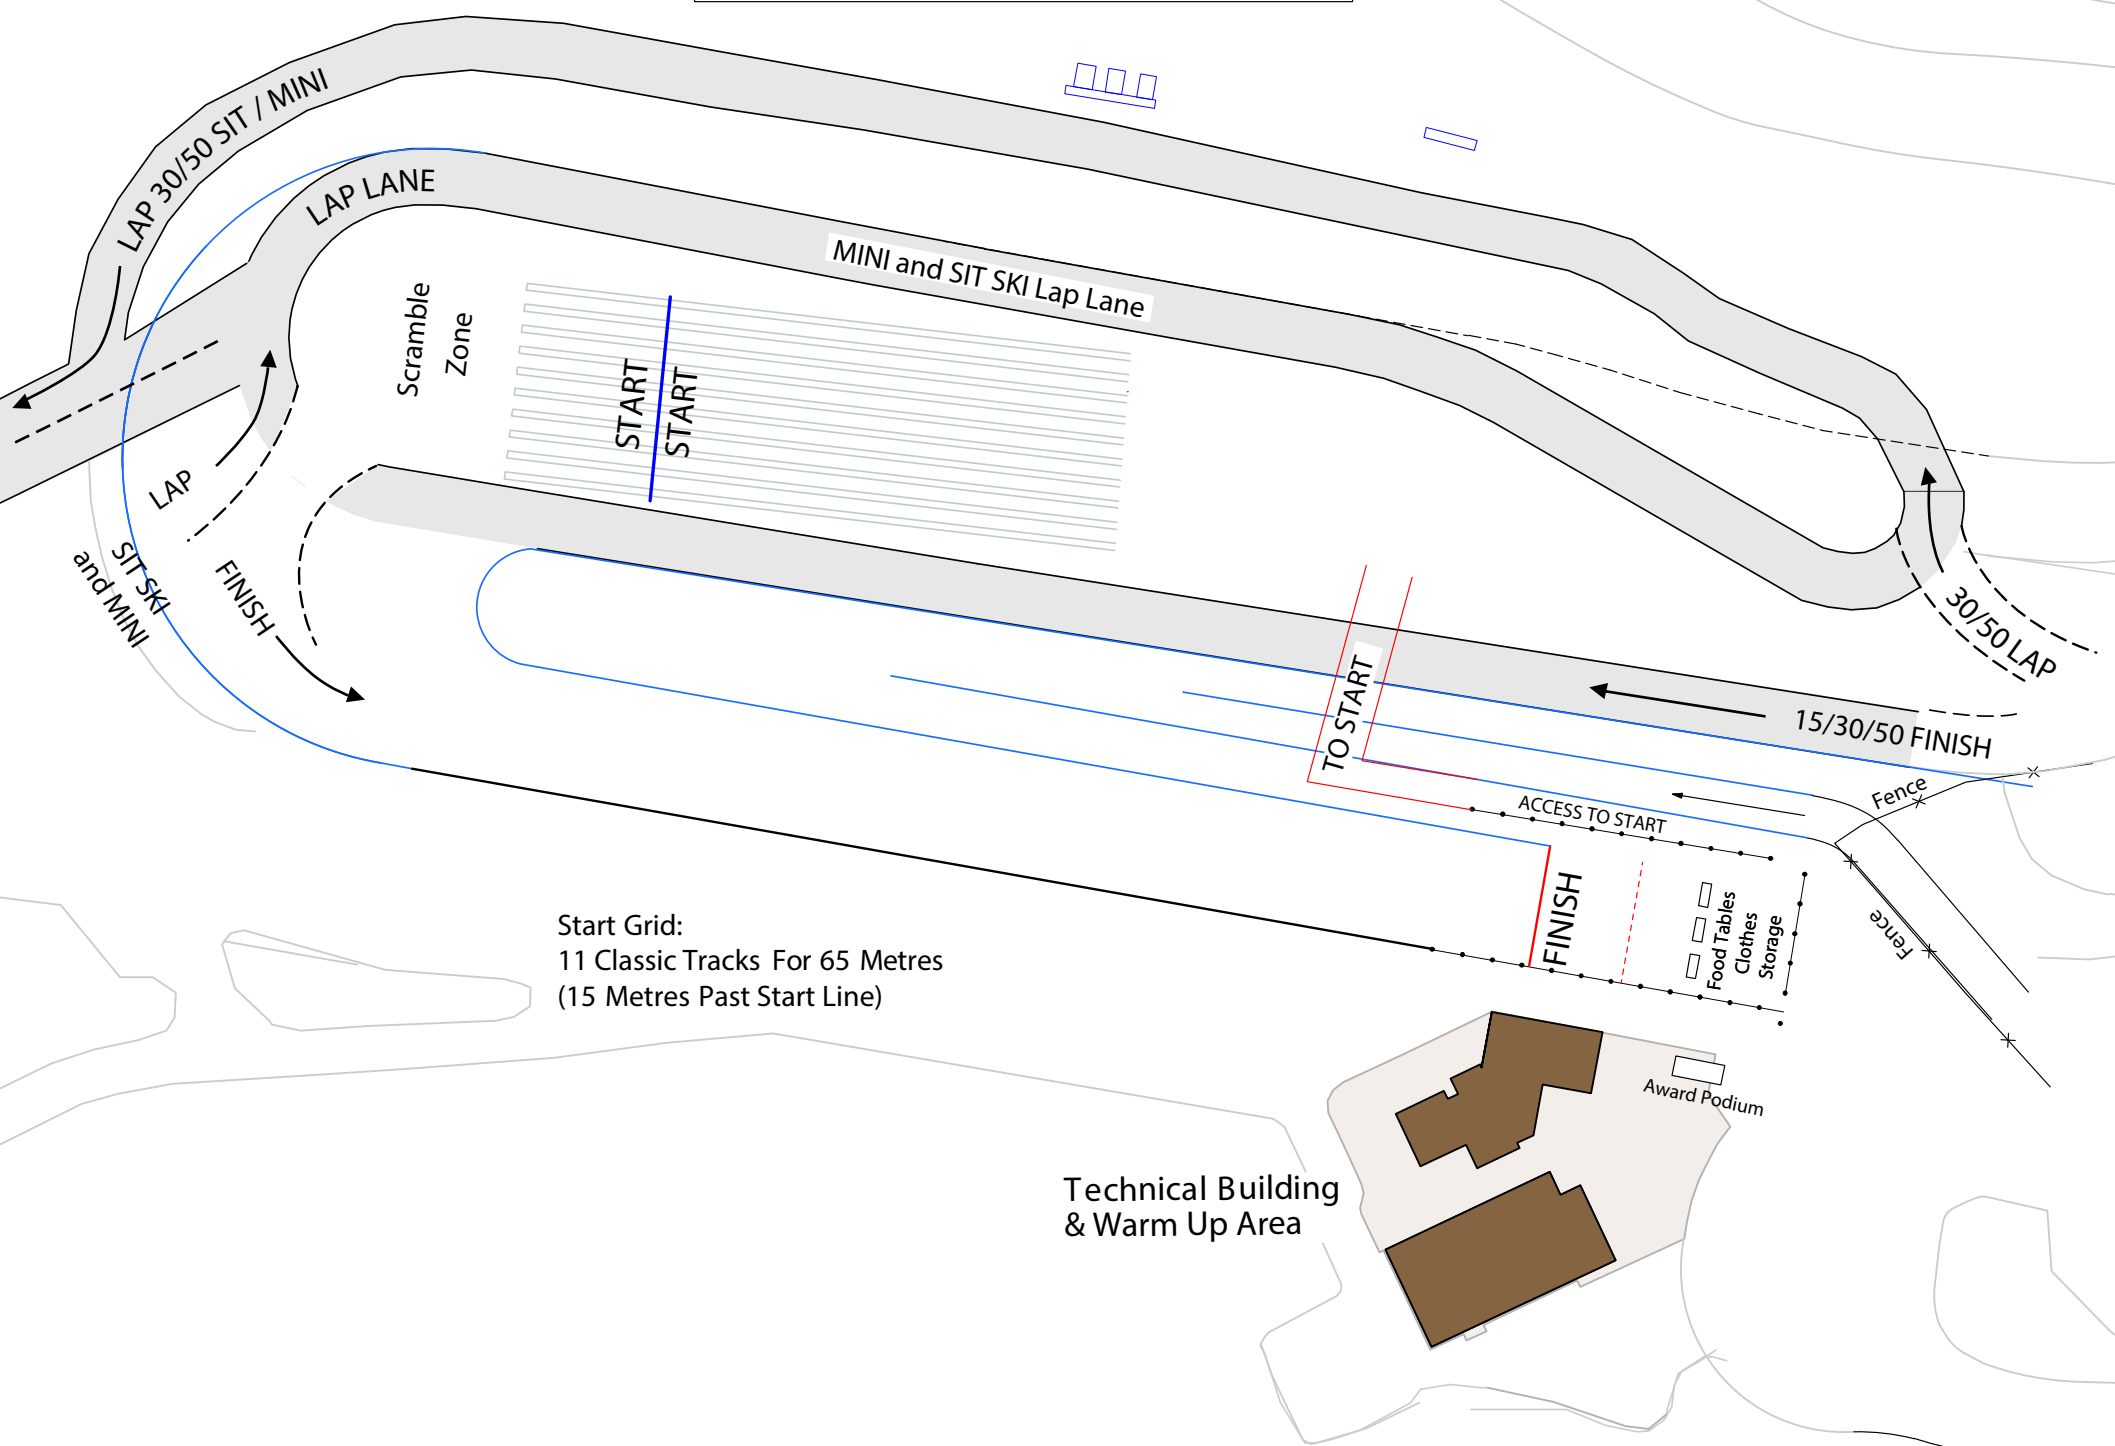

P'ayakentsut Mass Start Stadium

Start Grid:
11 Classic Tracks For 65 Metres
(15 Metres Past Start Line)

Technical Building
& Warm Up Area

Award Podium

Food Tables
Clothes
Storage