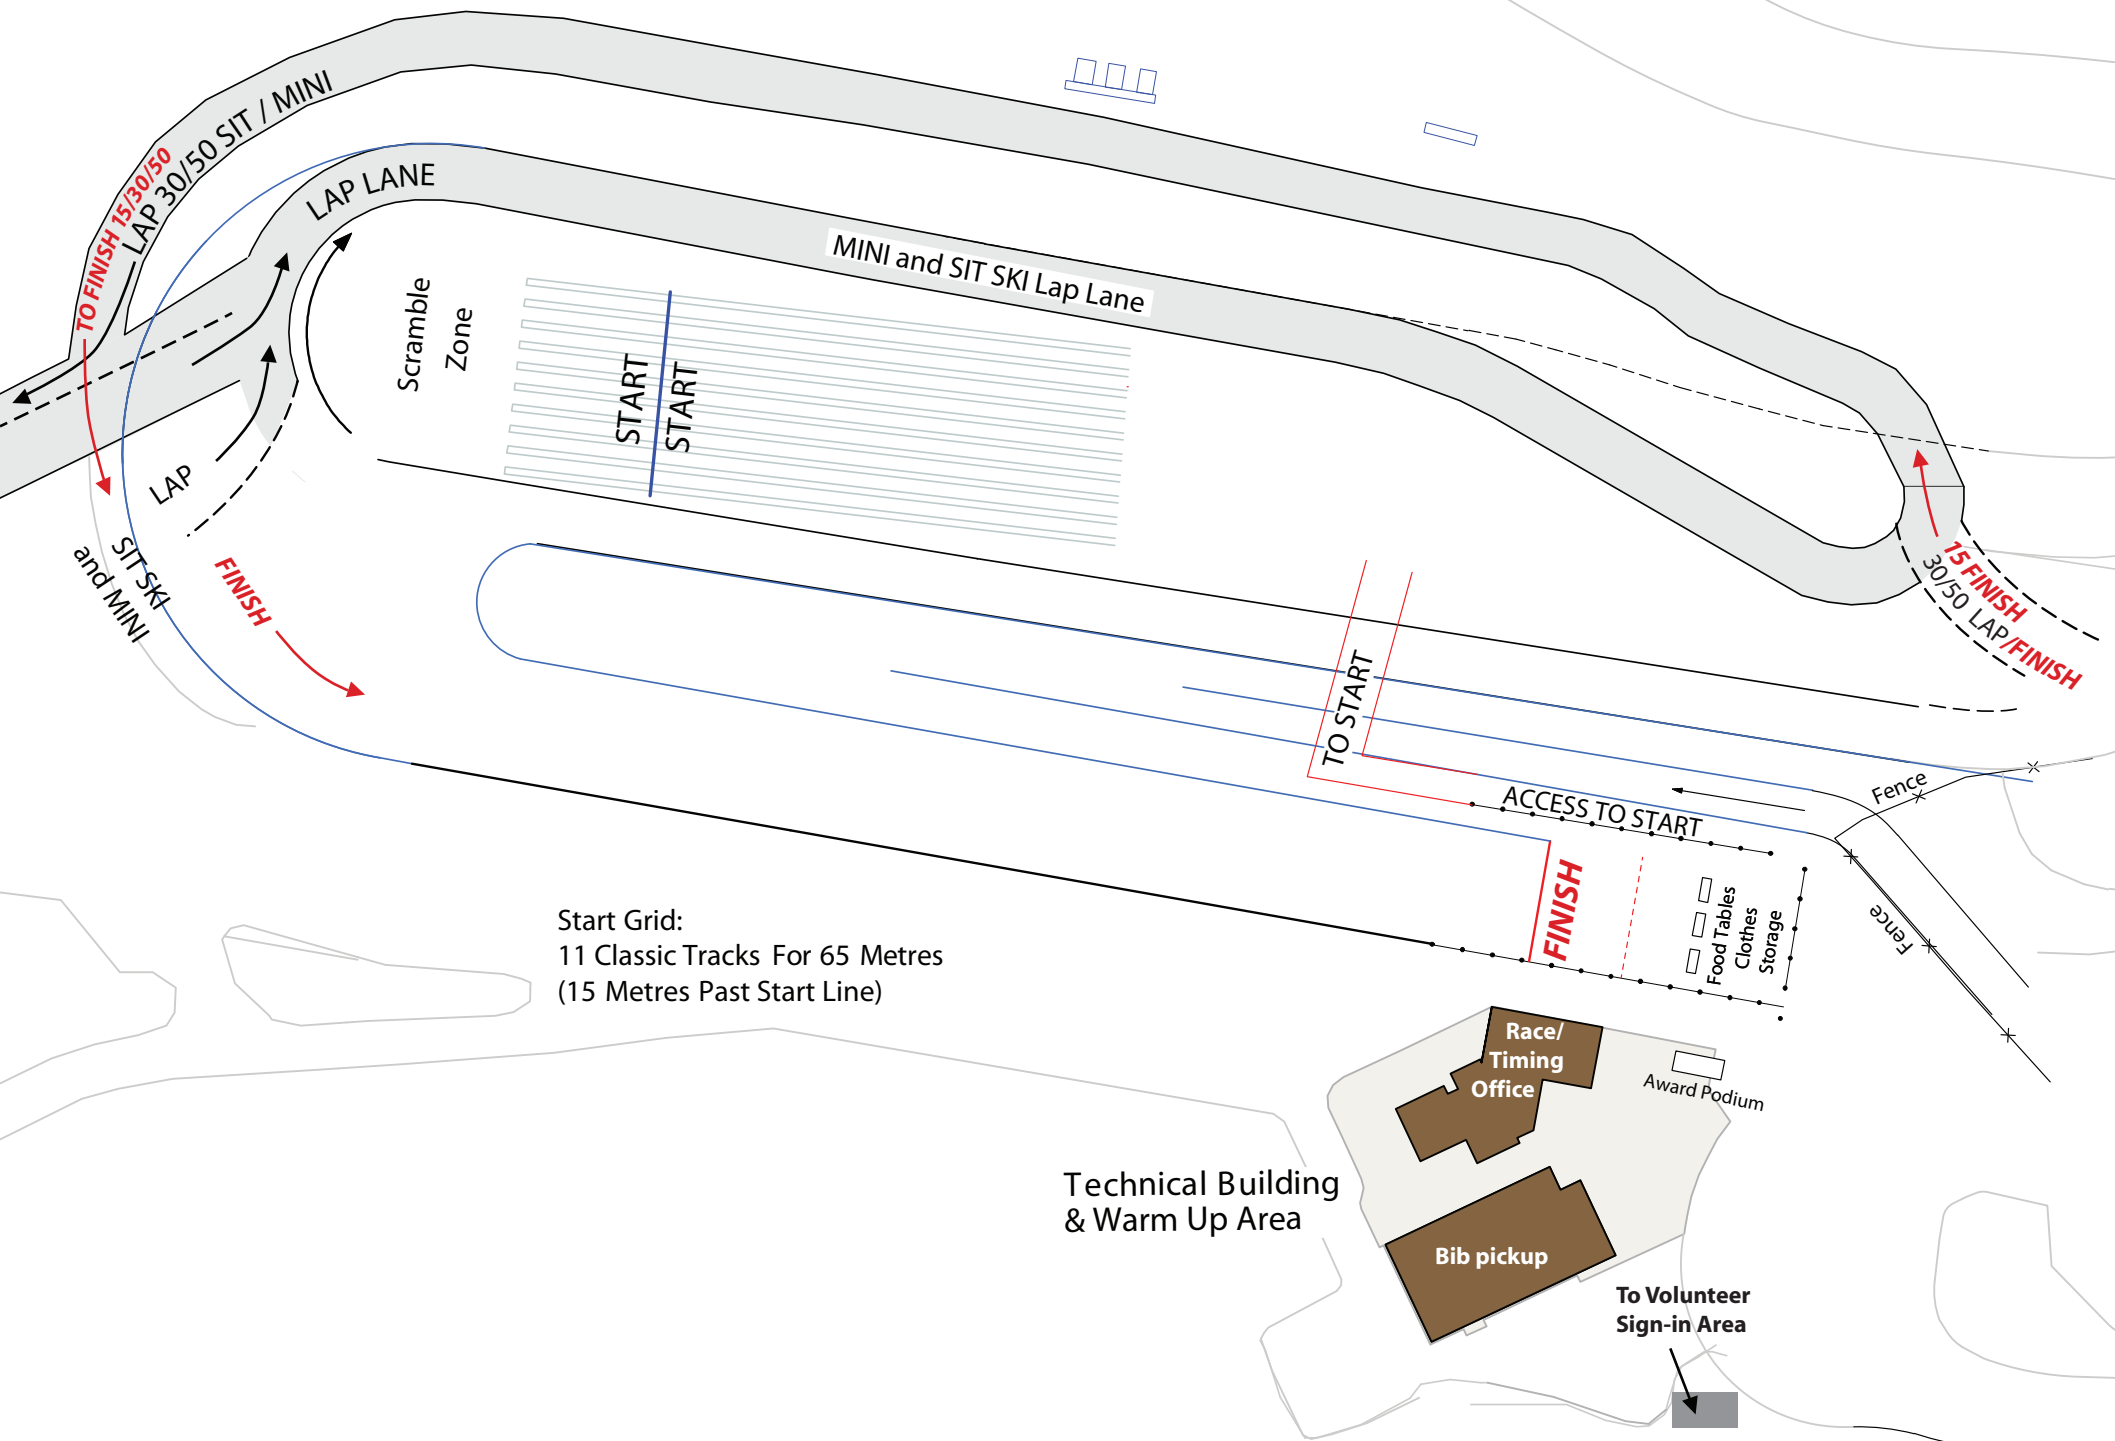

P'ayakentsut Mass Start Stadium

Start Grid:
11 Classic Tracks For 65 Metres
(15 Metres Past Start Line)

Technical Building
& Warm Up Area

Race/
Timing
Office

Award Podium

Bib pickup

To Volunteer
Sign-in Area

ACCESS TO START

FINISH

Fence

Fence

P'ayakentsut Mass Start Stadium

MINI and SIT SKI Lap Lane

LAP LANE

Scramble
Zone

START
START

LAP

FINISH

MINI pure
SIT SKI
KGLTS

15 FINISH
30/50 LAP/ FINISH

TO START

ACCESS TO START

To Volunteer
Sign-in Area