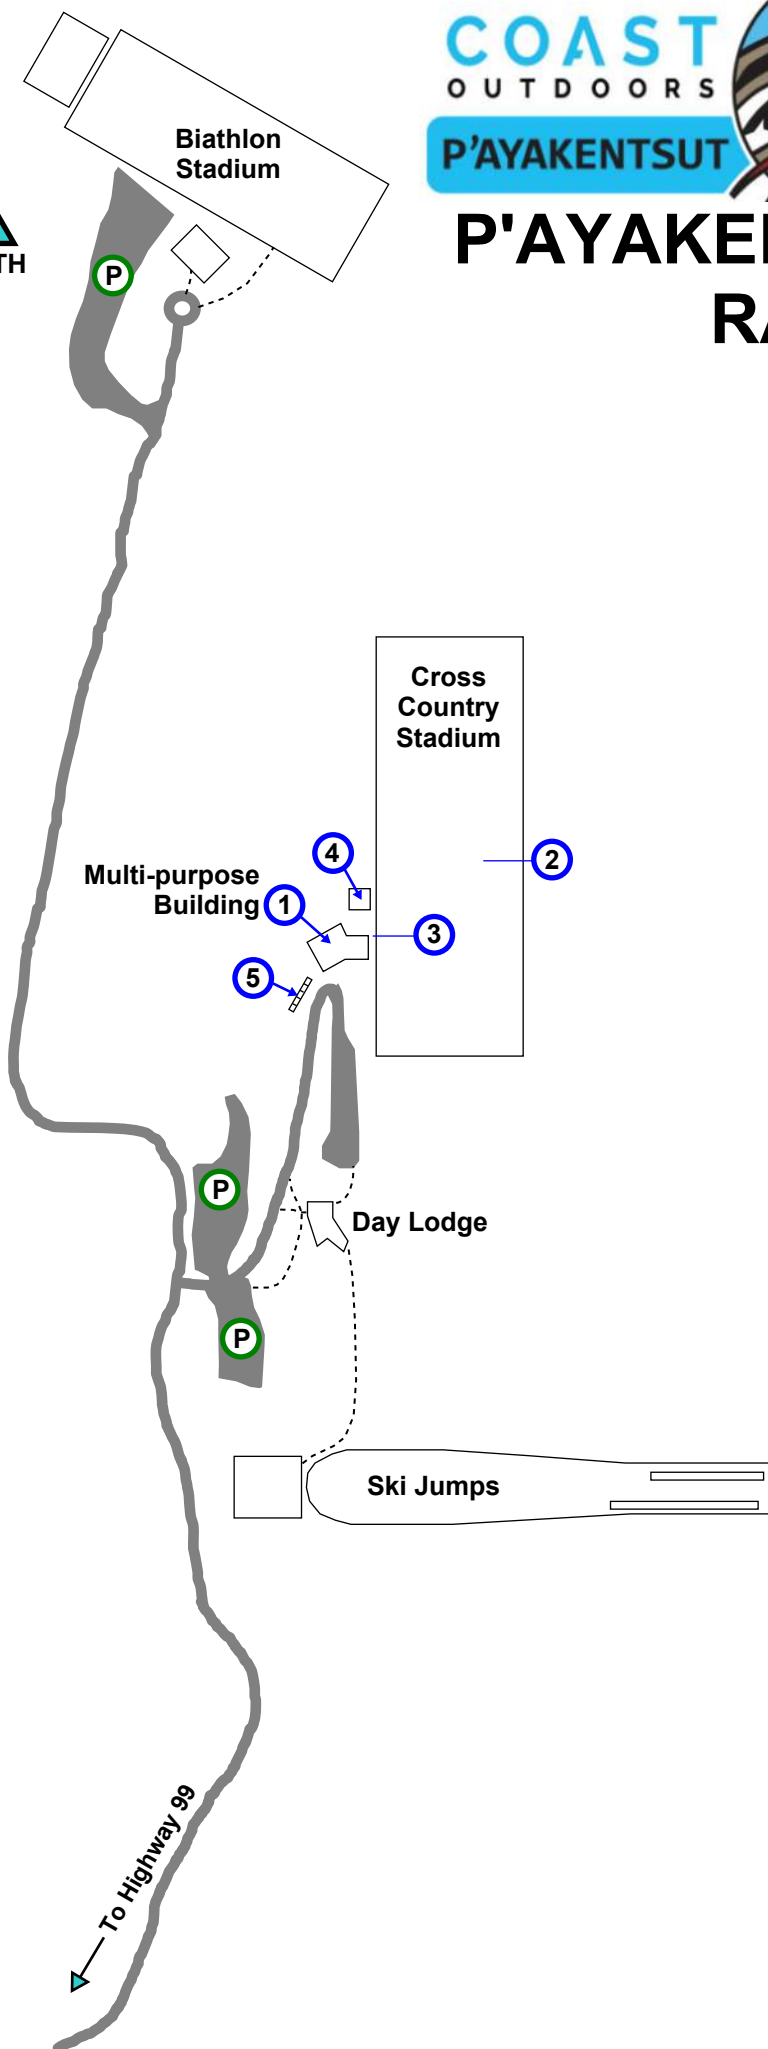

P'AYAKENTSUT EVENT MAP RACE EVENT

MAP LEGEND

- (P)** Parking
- (1)** Multi-purpose Building:
 - Race Volunteer Check-in
 - Racers' Bib Pick-up
 - Volunteers' Coffee and On-course Lunch Pick-up
- (2)** Loppet Start Line
- (3)** Loppet Finish Line
- (4)** Racers / Volunteers Food Service
- (5)** Porta-Potties

Note: Day lodge is not associated with the P'ayakentsut. Please do not question day lodge staff.

Road

Footpath