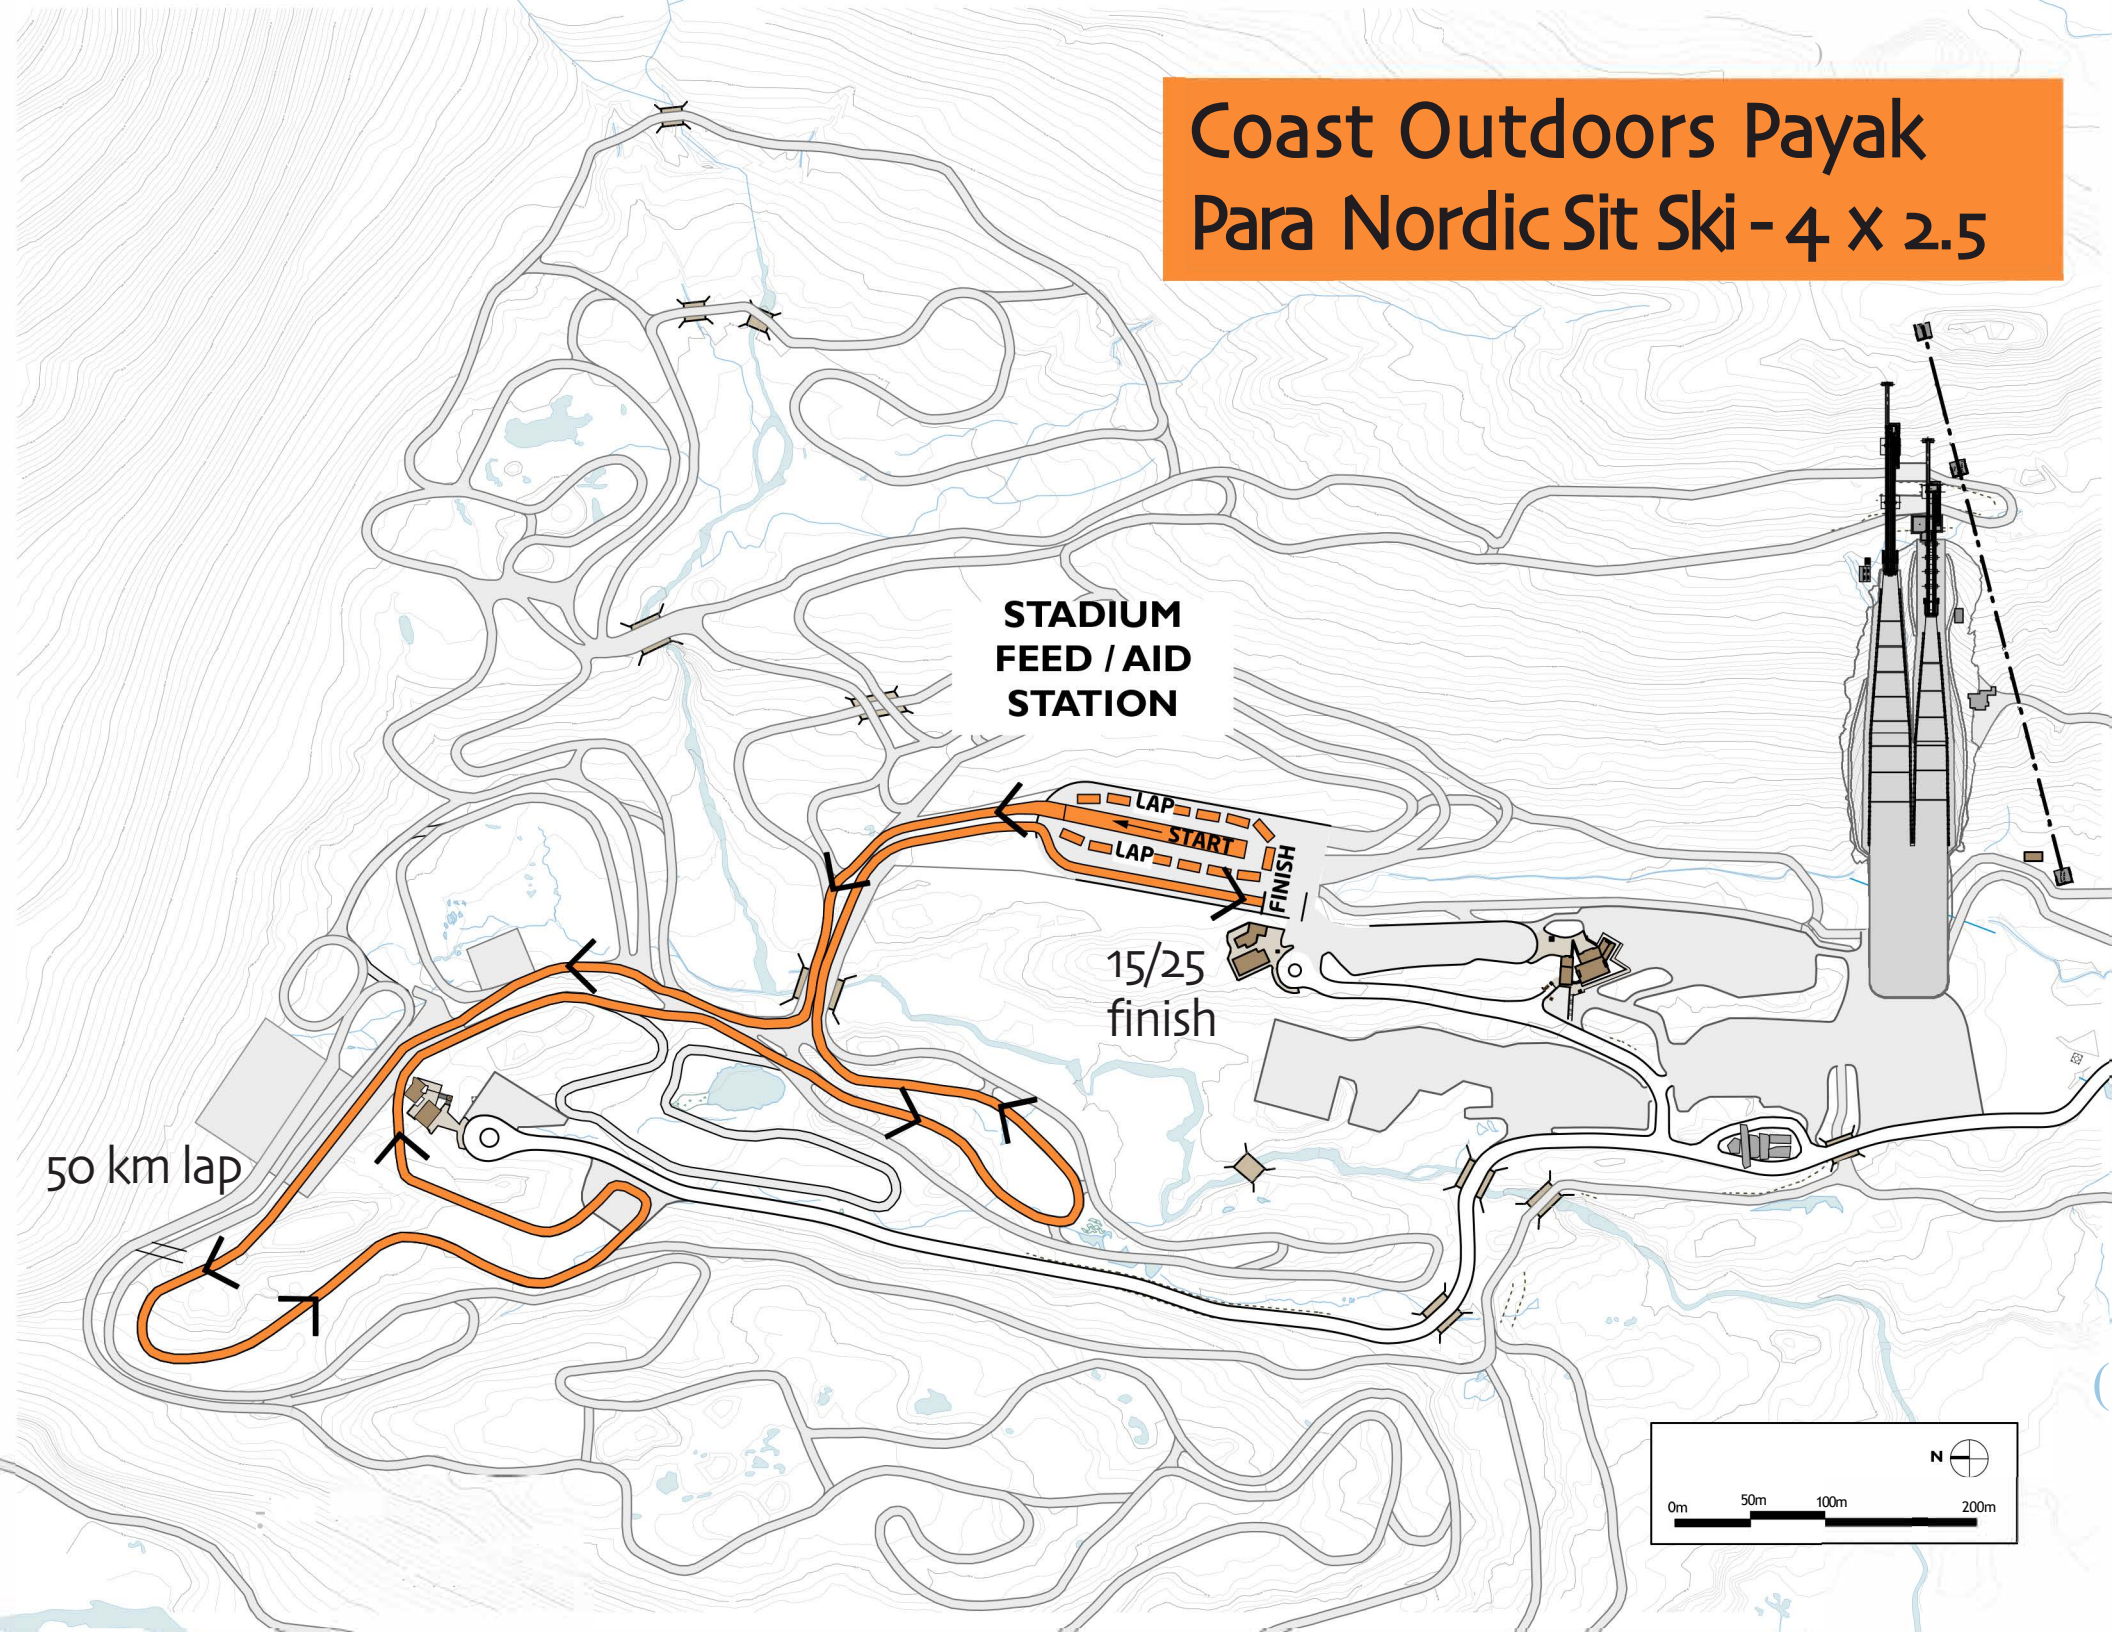

Coast Outdoors Payak Para Nordic Sit Ski - 4 x 2.5

**STADIUM
FEED / AID
STATION**

15/25
finish

50 km lap