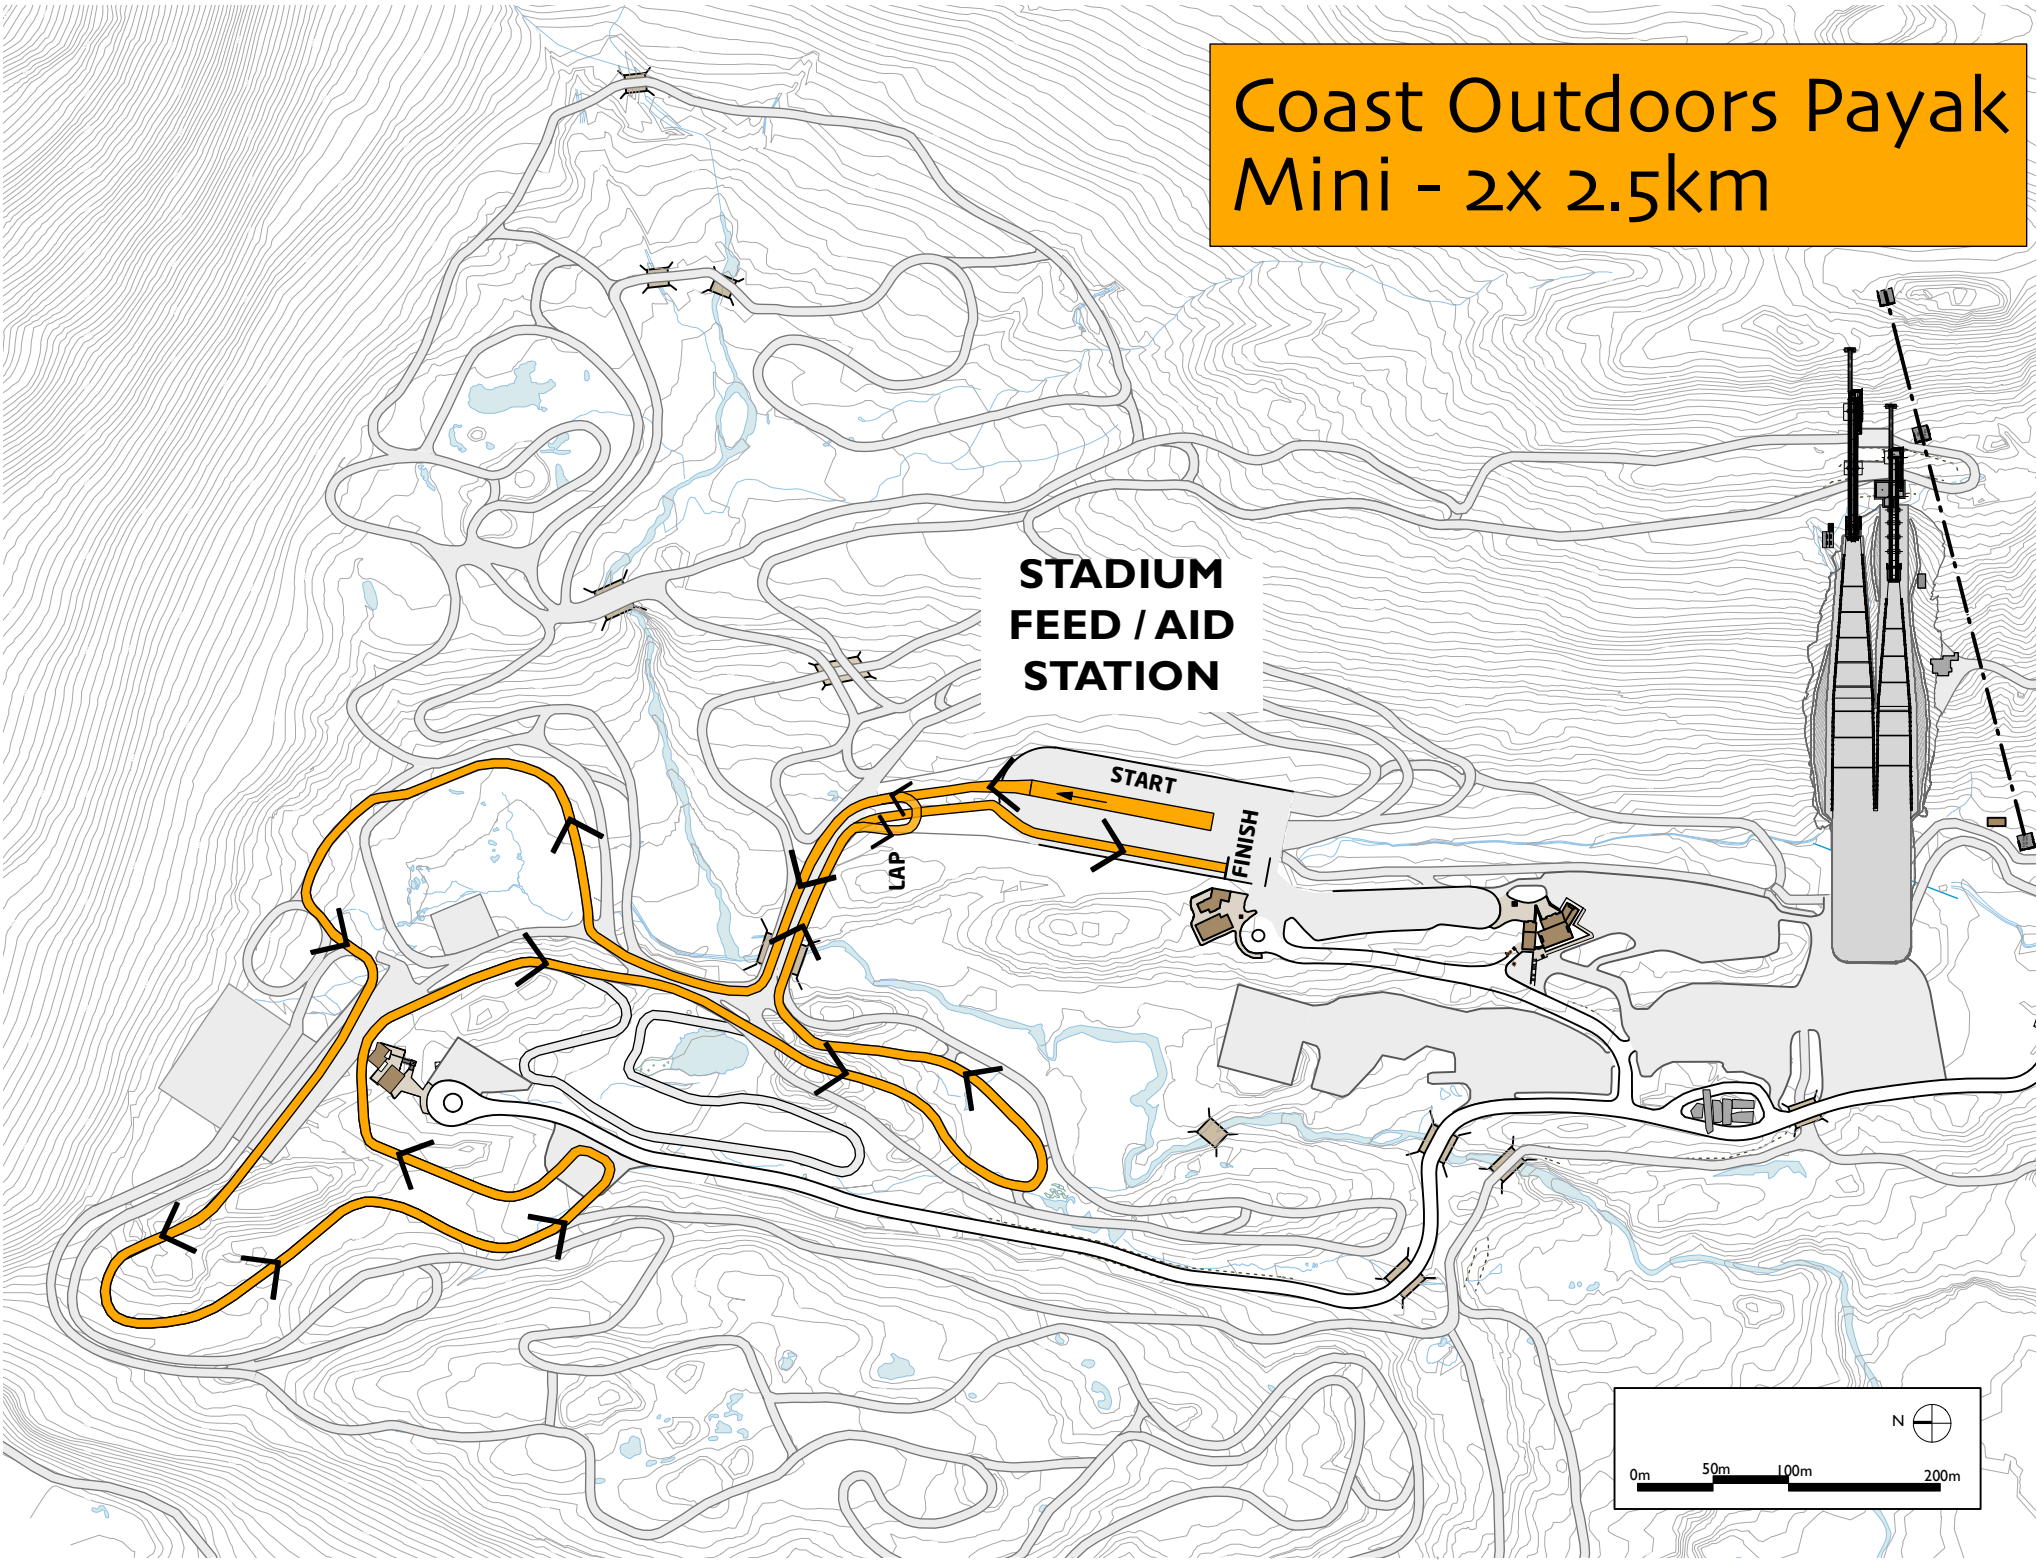

Coast Outdoors Payak Mini - 2x 2.5km

**STADIUM
FEED / AID
STATION**

START

FINISH

LAP