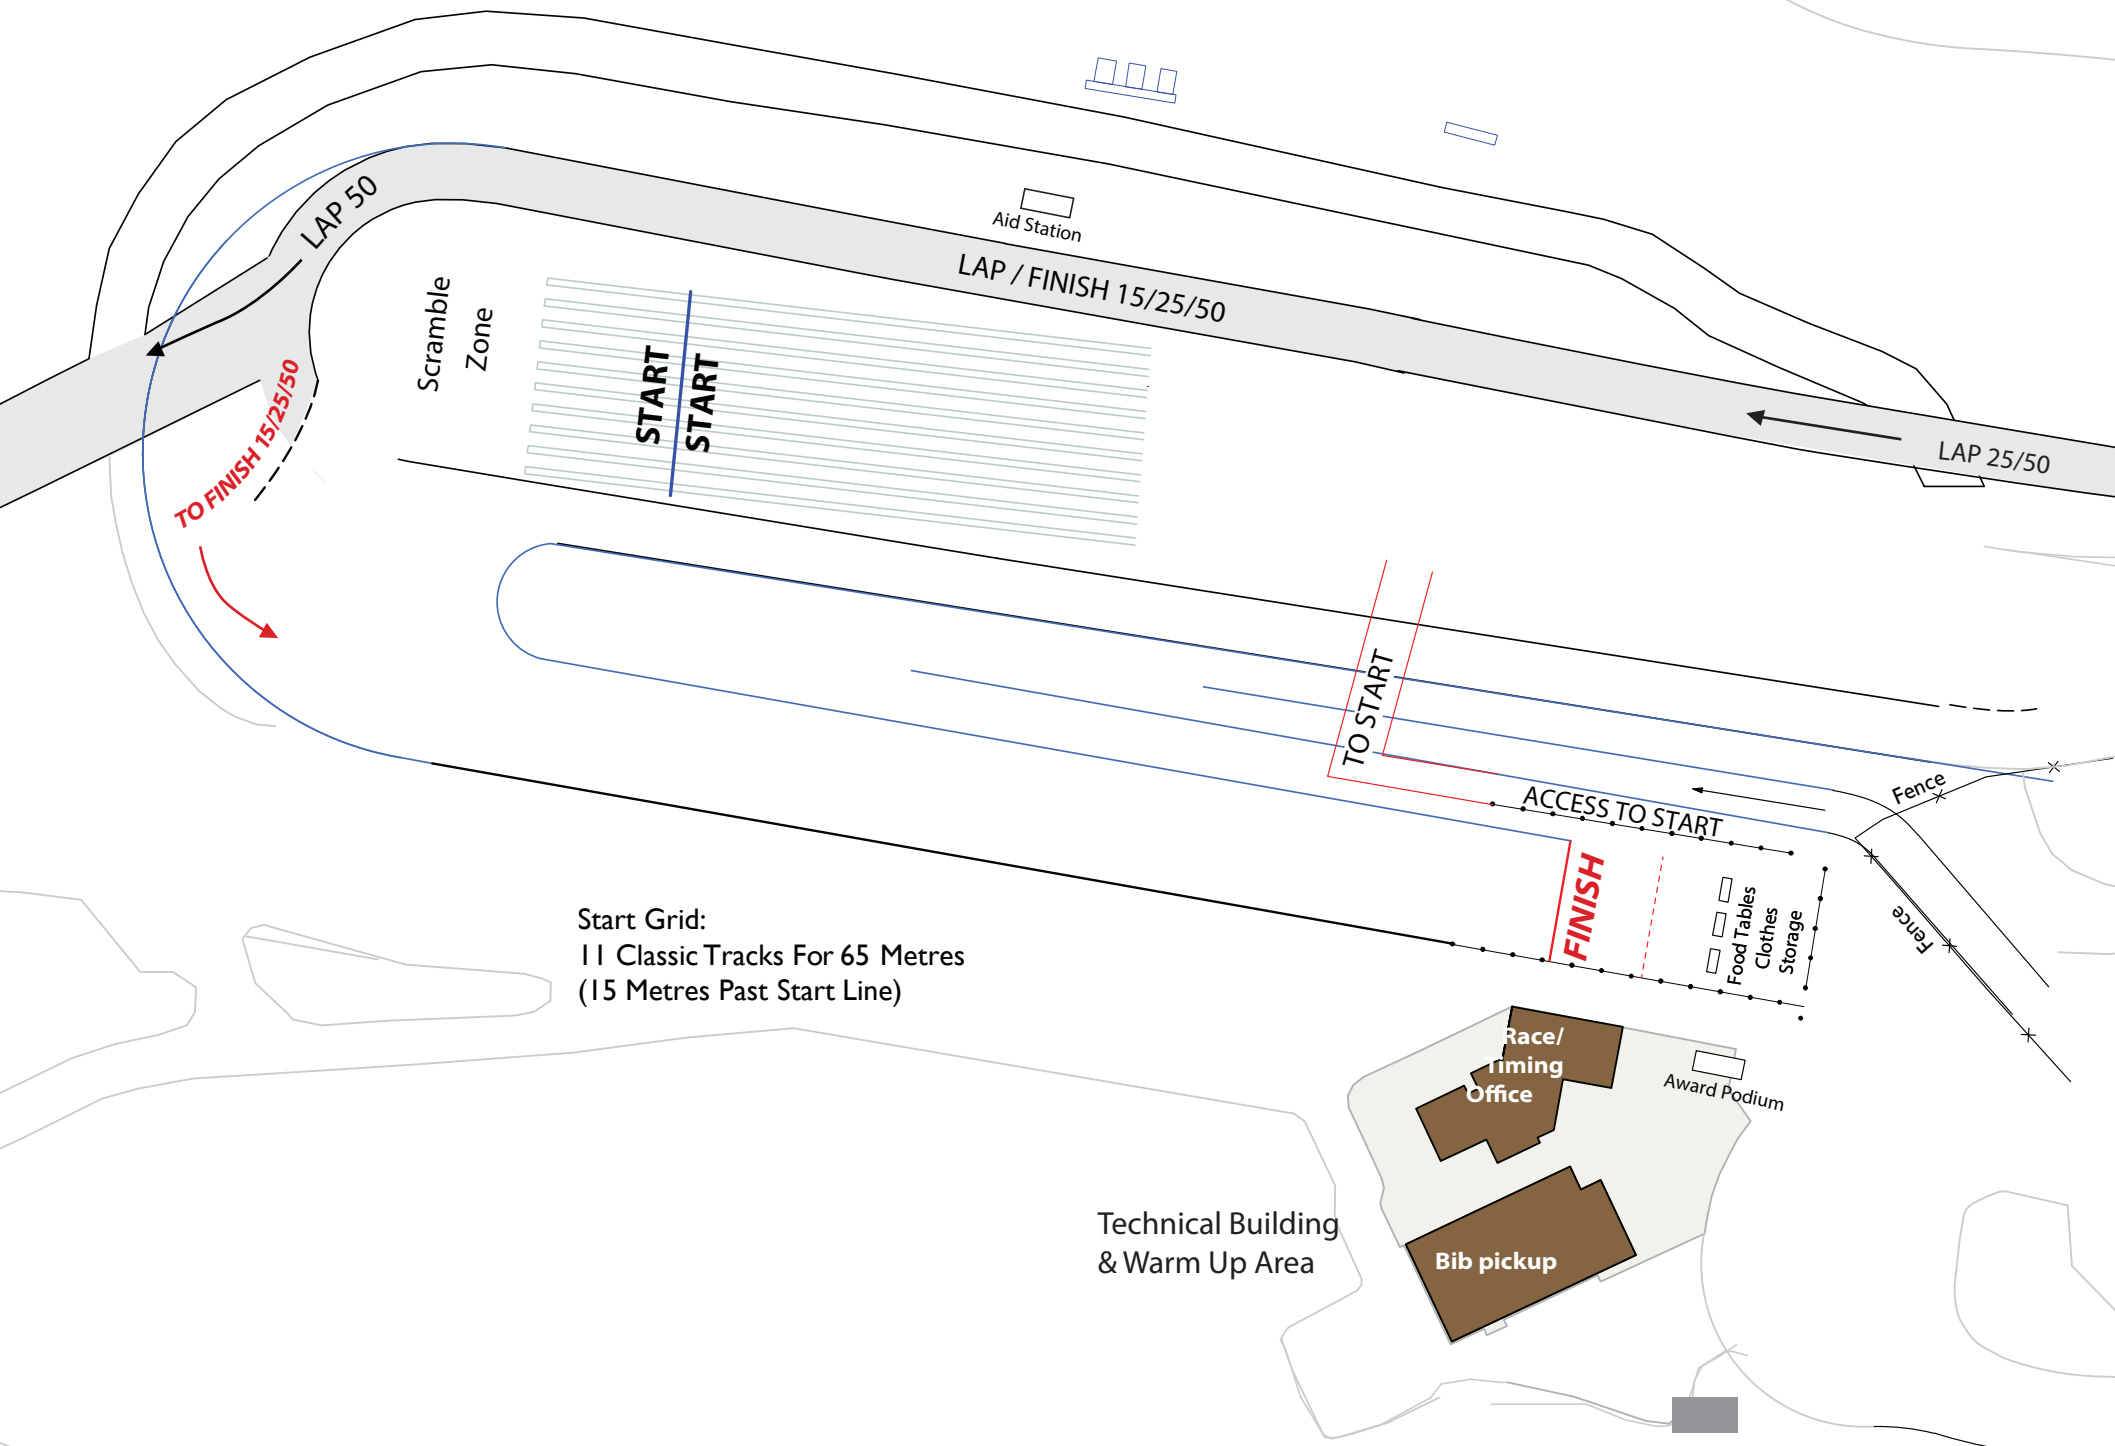

P'ayakentsut Mass Start Stadium

Start Grid:
11 Classic Tracks For 65 Metres
(15 Metres Past Start Line)

Technical Building
& Warm Up Area

Race/
Timing
Office

Award Podium

Bib pickup